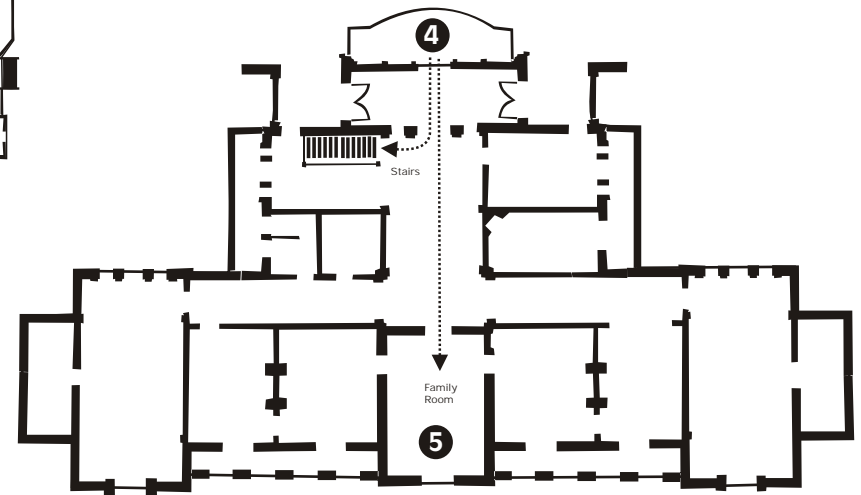

## THOMAS WALKER HOSPITAL

THOMAS WALKER CONVALESCENT HOSPITAL  
CONCORD NSW (RIVERDELL)

Ground Floor

Clock Tower

1st Floor