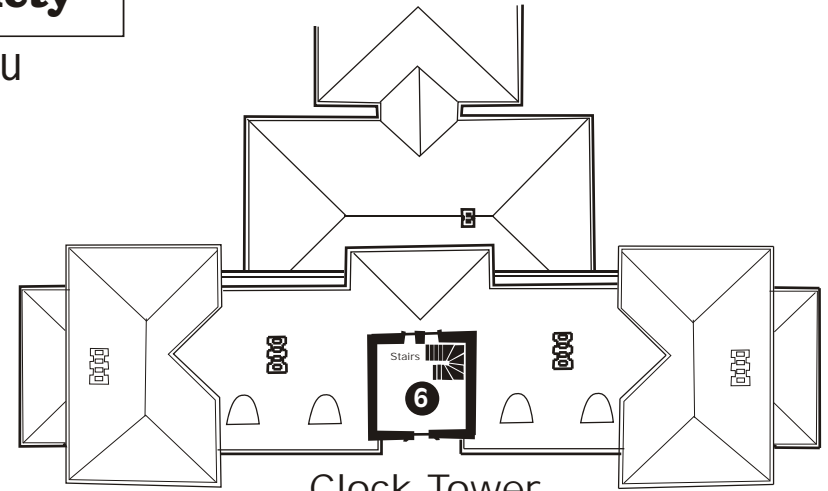

## THOMAS WALKER HOSPITAL

THOMAS WALKER CONVALESCENT HOSPITAL  
CONCORD NSW (RIVERDELL)

Ground Floor

Clock Tower

1st Floor