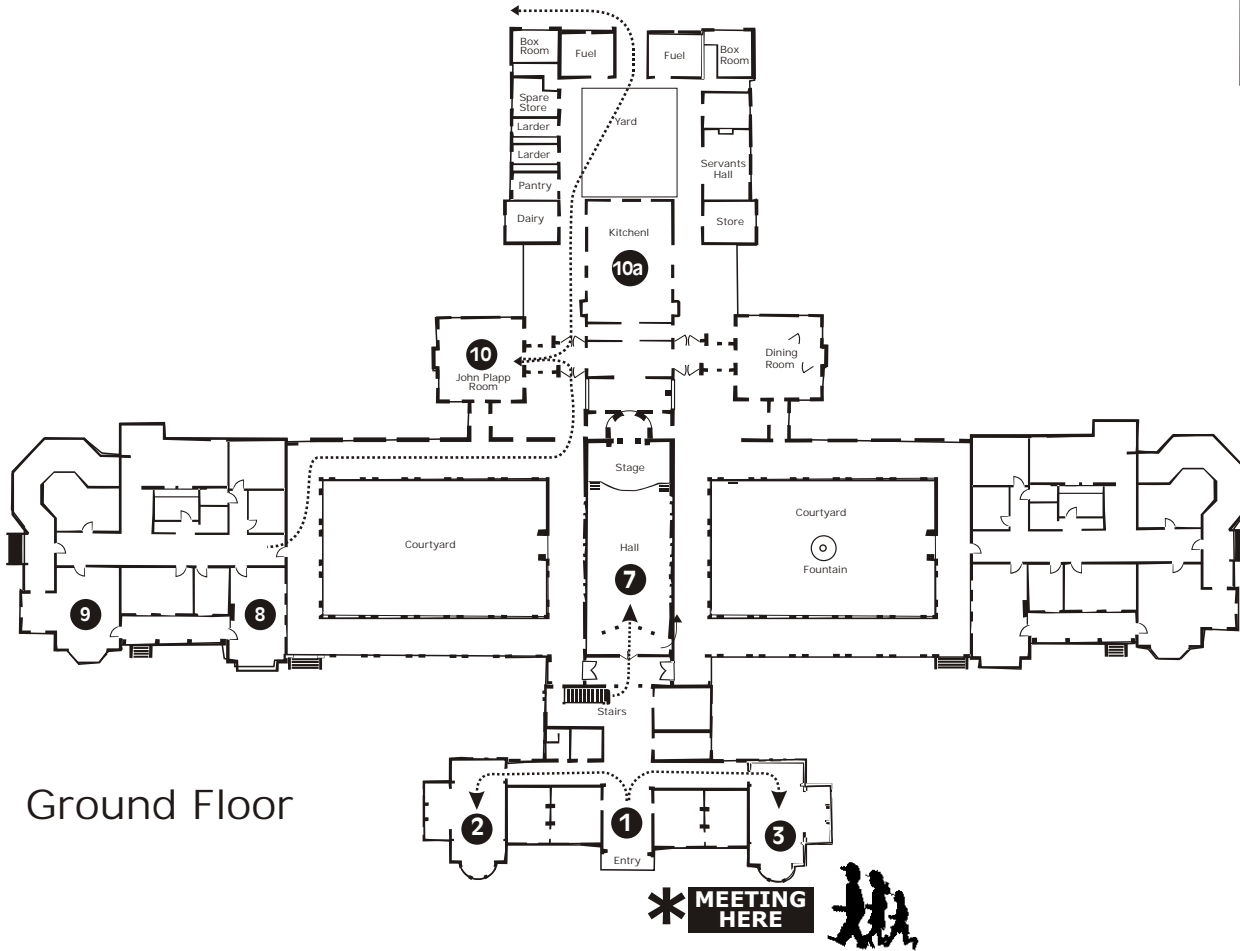

## THOMAS WALKER HOSPITAL

THOMAS WALKER CONVALESCENT HOSPITAL  
CONCORD NSW (RIVERDELL)

Ground Floor

Clock Tower

1st Floor